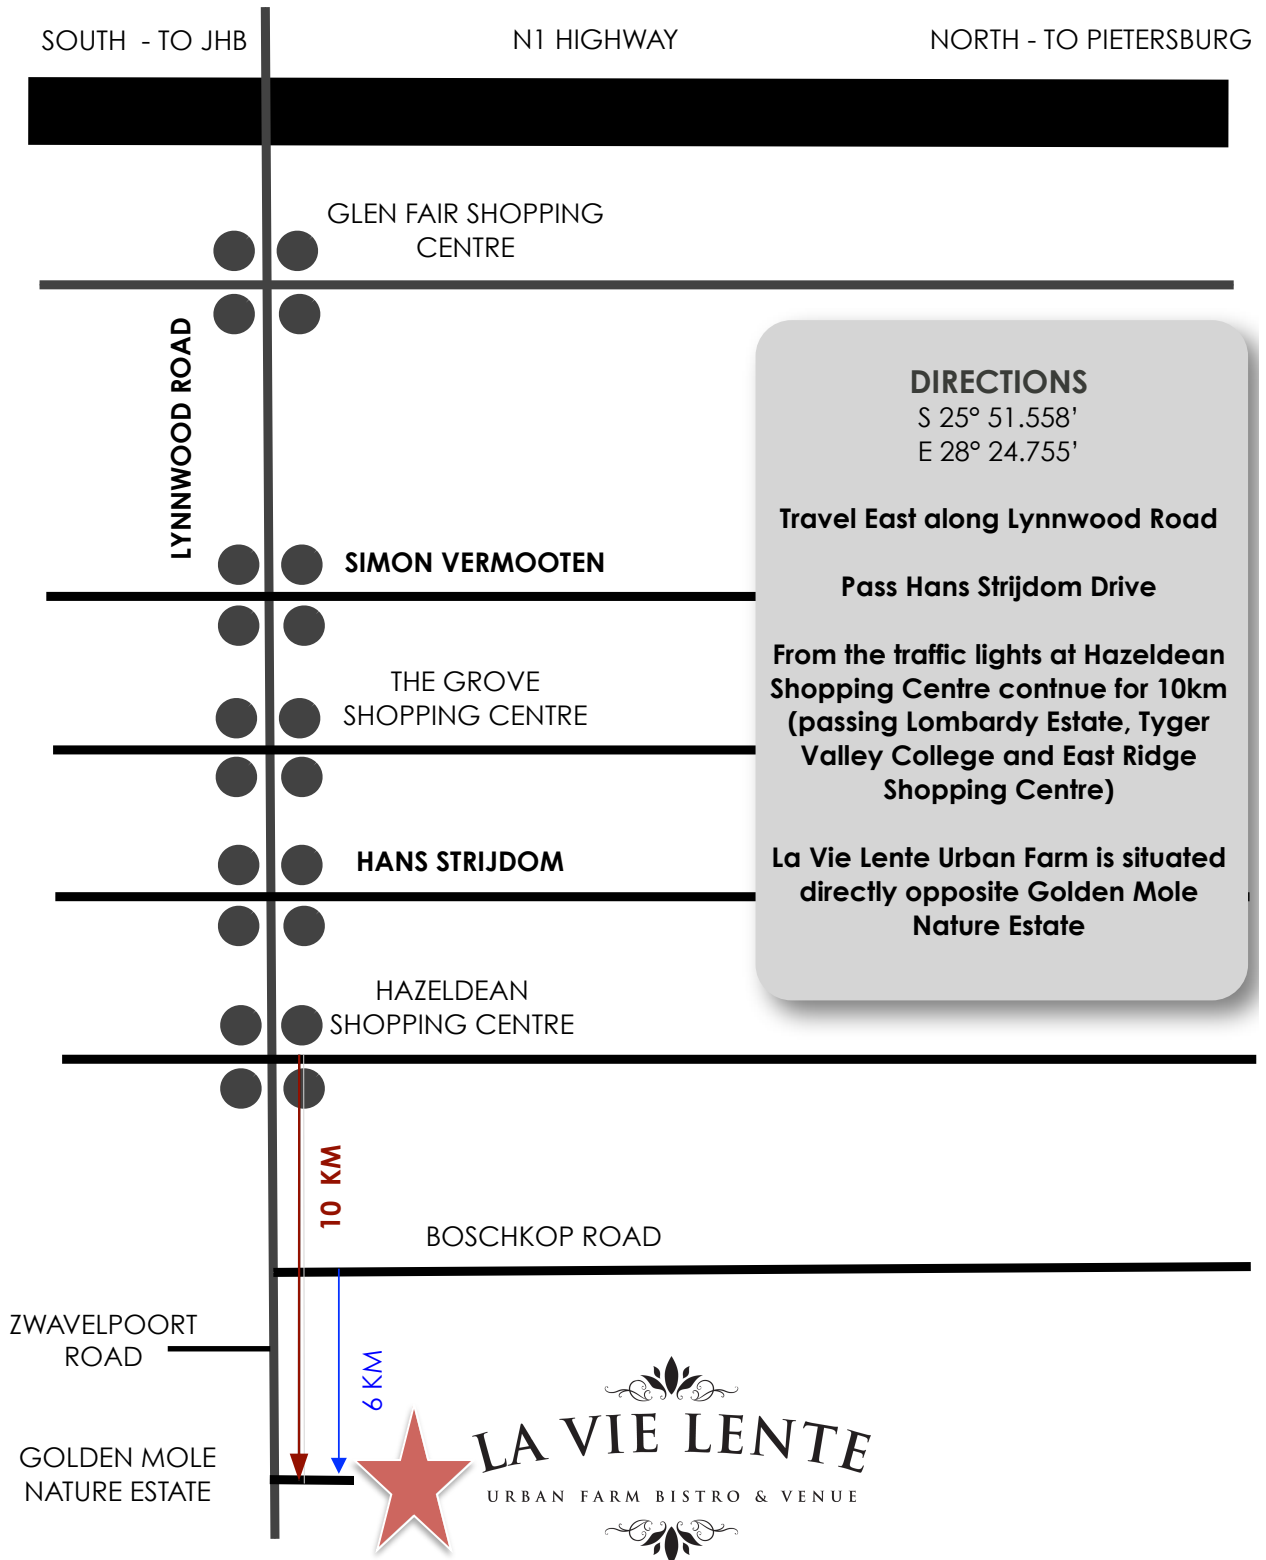

MAP TO LA VIE LENTE URBAN FARM from JHB and PTA

MAP TO LA VIE LENTE URBAN FARM from East Rand

ON THE RIGHT

12km

R21
towards
PTA

R25 towards
Delmas/
Bapsfontein

M6 towards
Wapadrand

BP Garage

R25 towards
Bronkhorstspruit

R21 towards OR
TAMBO